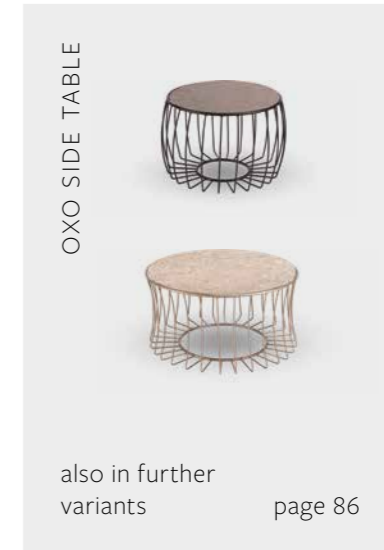

OXO SIDE TABLE

also in further variants page 86