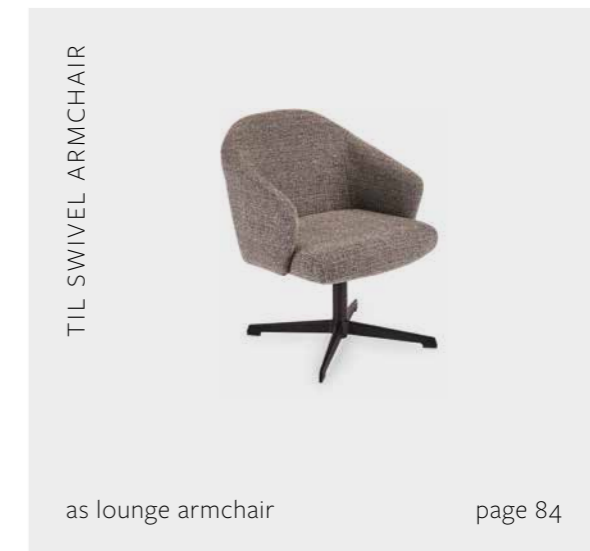

# TIL

Exclusive luxury with a refined design: the elegant armchair impresses with its light design and gently supporting backrest. The AVA table in Stone beige convinces with a pleasant feel and lends a warm and inviting atmosphere. The set is completed by the height adjustment, which allows you to enjoy a glamorous lounge experience in no time at all.

TIL SWIVEL ARMCHAIR

as dining armchair page 84

AVA TABLE

also in further variants

page 93

OXO SIDE TABLE

also in further variants

page 86

TIL SWIVEL ARMCHAIR

as lounge armchair

page 84

//

TIME YOU ENJOY  
WASTING IS NOT  
WASTED TIME

//

MARTHE TROLY-CURTIN

DESIGN BY STERN