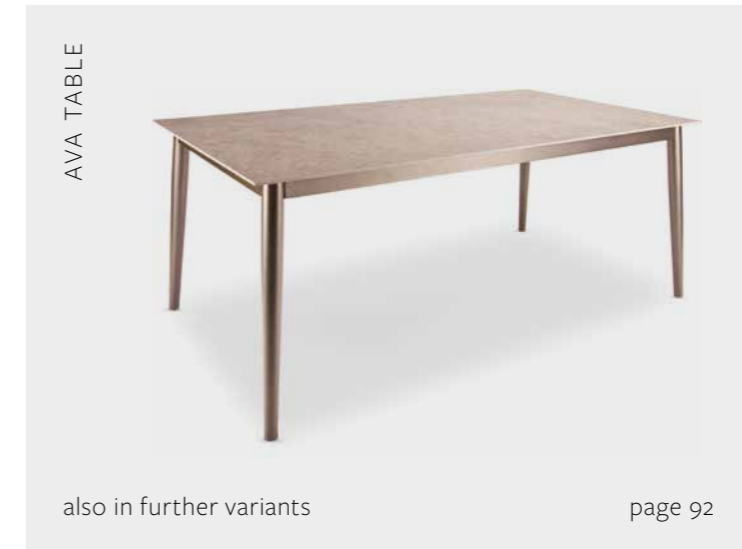

# ZOE

A stylish statement for your outdoor space. Sit back and enjoy the comfort of the high-quality upholstery. The black matt aluminum frame combines elegance with robustness. With ZOE, you create a place of comfort where you can experience wonderful summer moments with your closest friends and family.