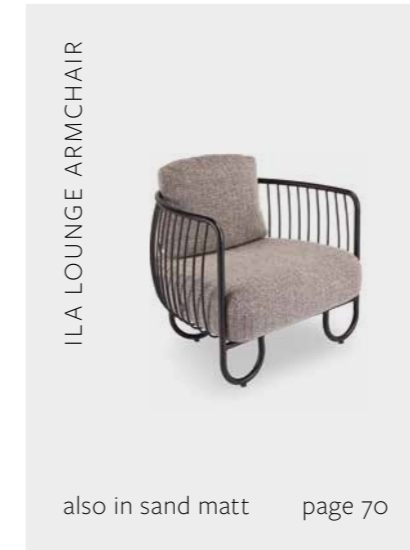

# ILA

Bring your mediterranean dreams to life. The black matt aluminum frame and the filigree aluminum struts of the backrest give ILA an elegant touch. The high-quality, weather-resistant upholstery in mélange grey offers luxurious comfort and invites you to linger. Enjoy hours together with your loved ones in your outdoor living room.